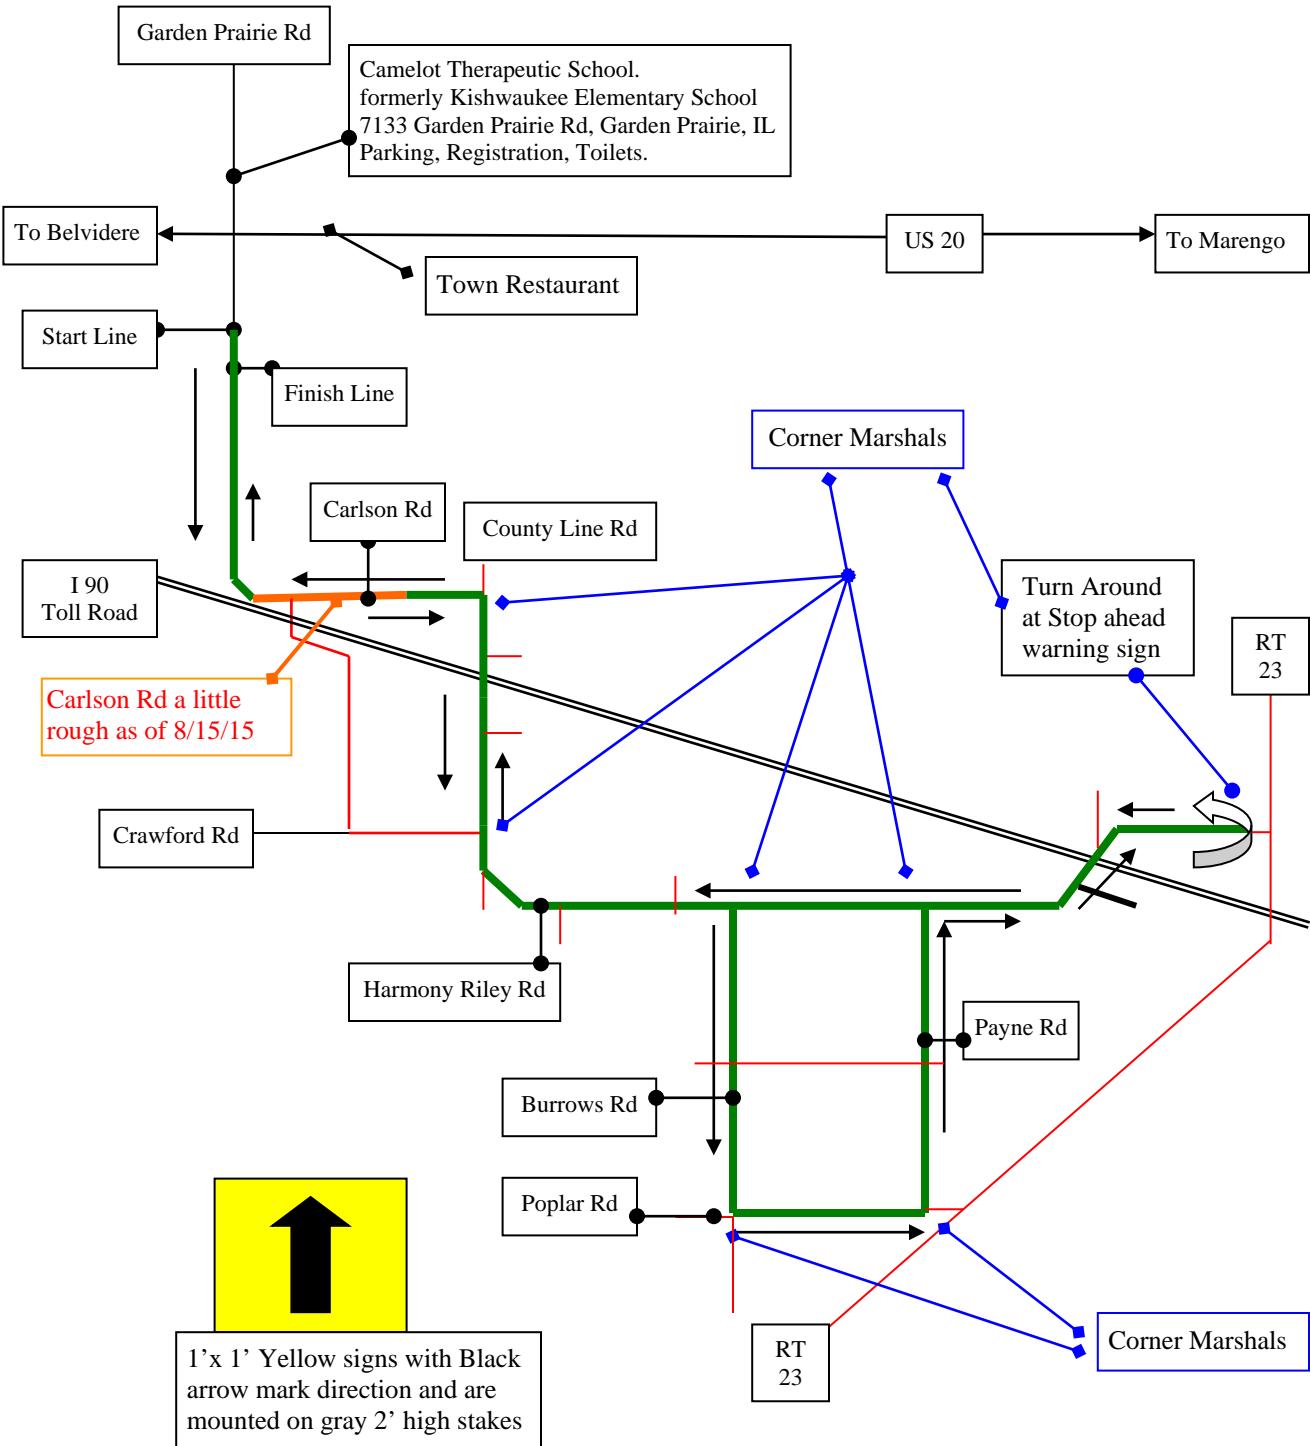

**ABR FOUR PERSON TEAM TIME TRIAL 2015**  
 37.8Km 2015  
 Garden Prairie, IL Course map  
 September 12, 2015

Two lane roads are open to vehicle traffic, ride on right side of right lane, no drafting, pass riders when safe, no pack riding.

North  
 Map not to scale  
 Distance Approximately 39K